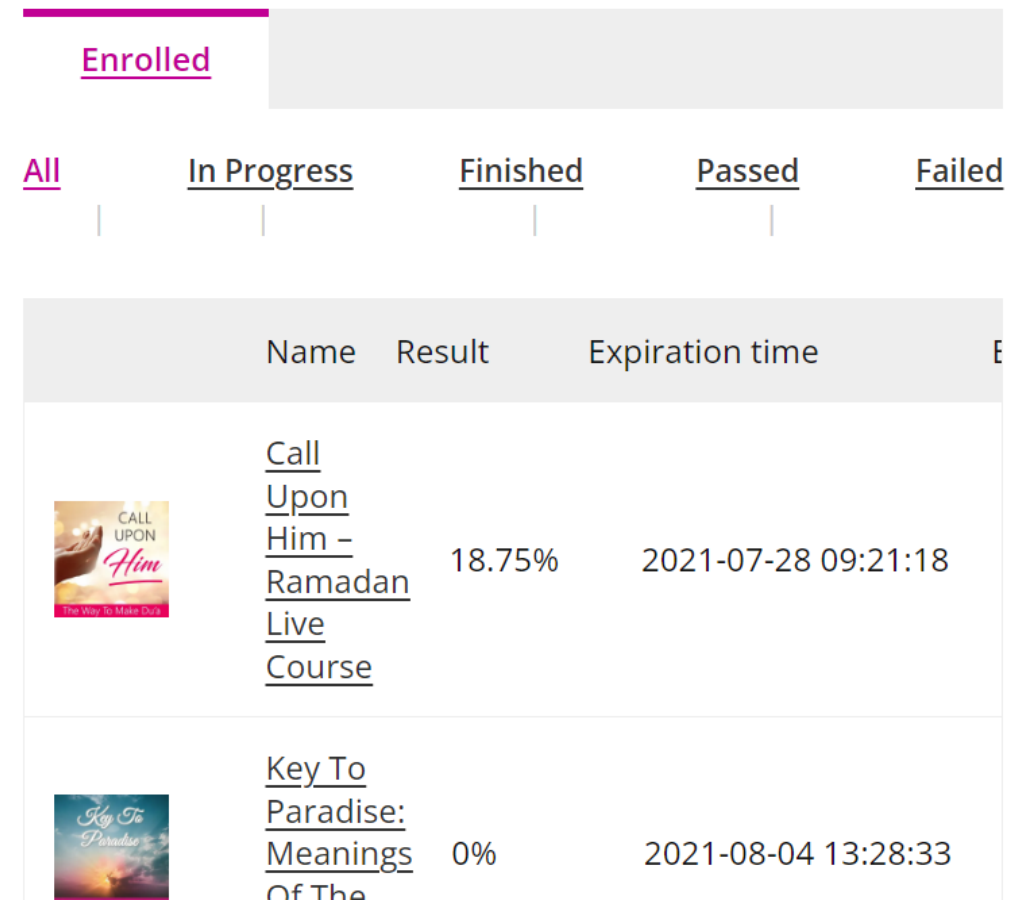

Password *

Remember me

LOGIN

[Forgot your password? Click here to reset.](#)

If needed, reset your password here.

ACCESS YOUR COURSES

5. Click the 'Courses' tab on the user menu.

6. Select the course you want to see from your enrolled courses.

ACCESS YOUR COURSES

Overview

Lesson Info

7. Click on the
'Lesson Info' Tab.

*Key To
Paradise*

*Key To
Paradise*

Meanings Of The Prayer

Coming Soon!

You started on: May 12, 2021

Access ends: August 4, 2021

Lessons completed: 0/18

Course progress: 0%

ACCESS LESSONS & SECTIONS

Overview Lesson Info

Introduction

- Welcome Letter
- Seeking Knowledge Video
- Teacher Bio